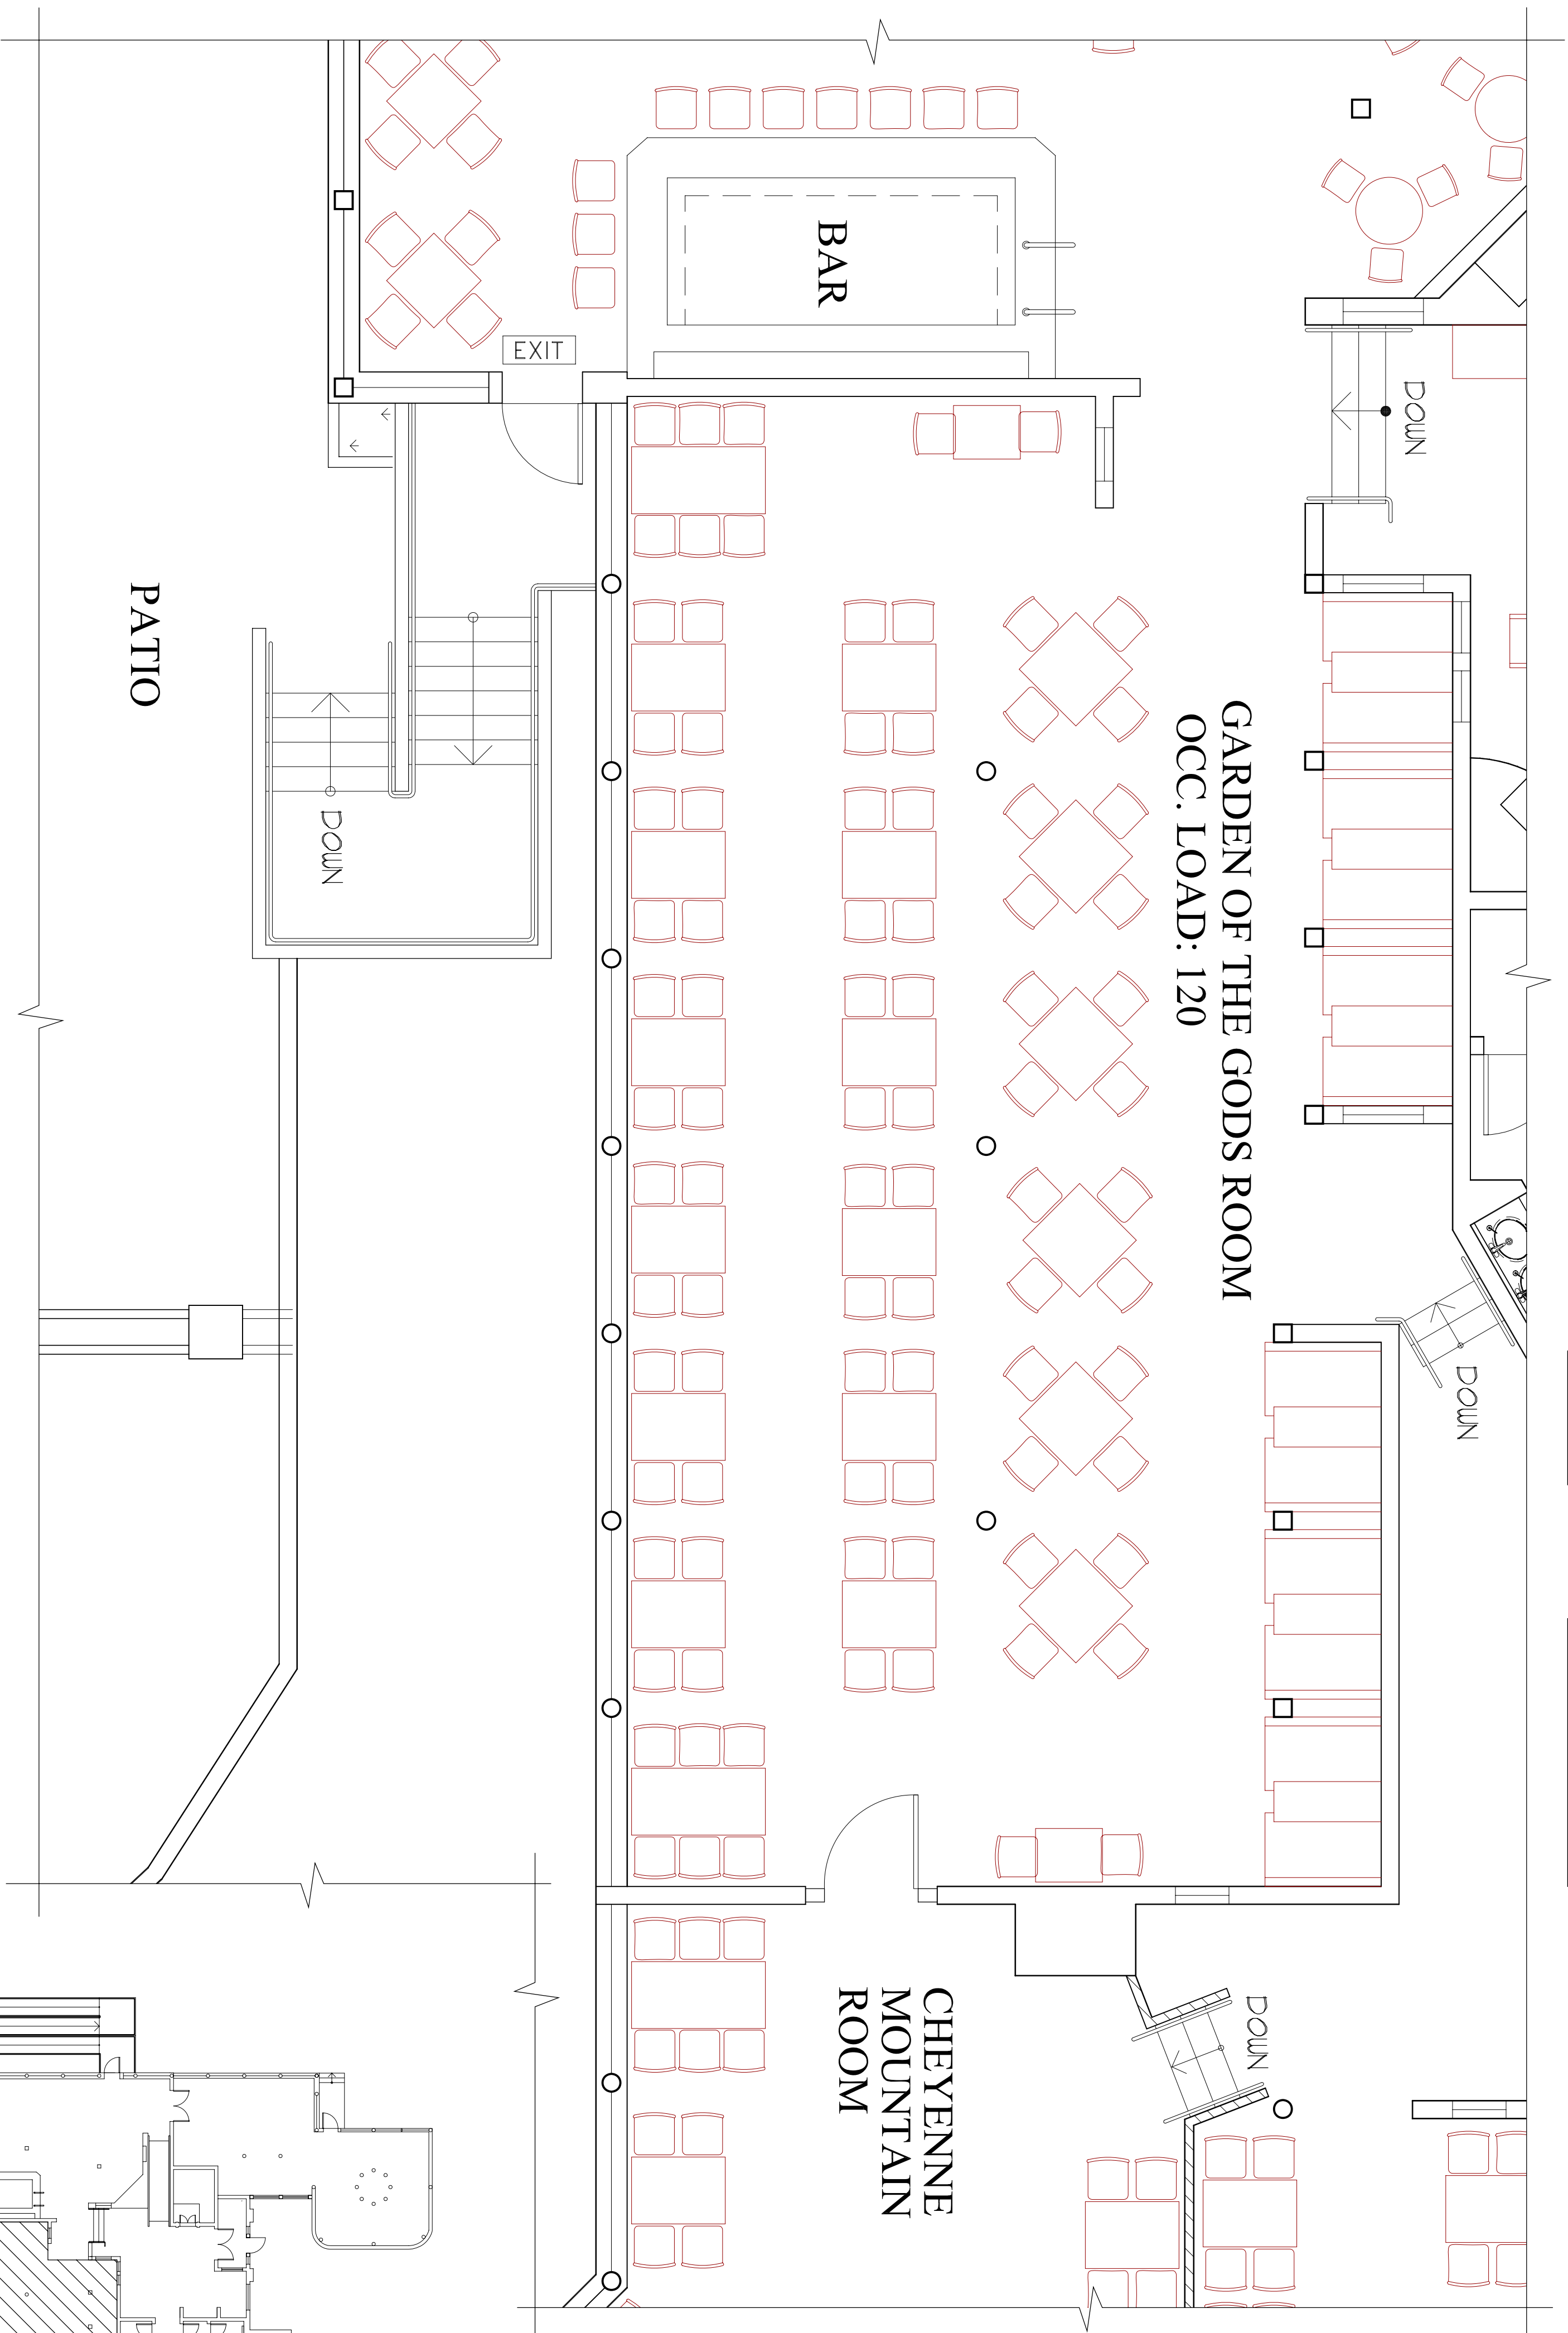

0 5 10 20 FT.

0 5 10 20 FT.

GARDEN OF THE GODS ROOM
SUNBIRD RESTAURANT

KEY MAP